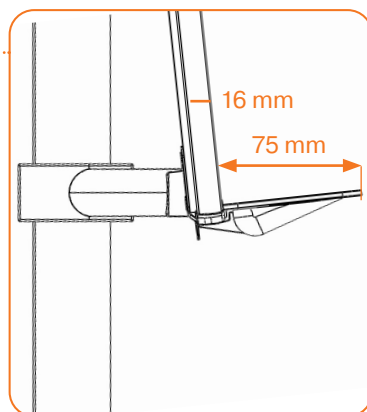

Impression Pro Easels

Product	SKU
Nobo Impression Pro Mobile Easel	1902386
Nobo Impression Pro Mobile Easel including extendable display arms	1901920

ACCO Brands Europe
Oxford House, Oxford Road,
Aylesbury, Bucks, HP21 8SZ,
England
www.accobrand.com