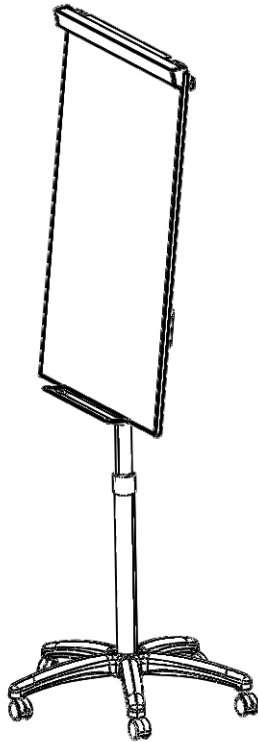

Impression Pro Easels

Product	SKU
Nobo Impression Pro Mobile Easel	1902386
Nobo Impression Pro Mobile Easel including extendable display arms	1901920

ACCO Brands Europe
Oxford House, Oxford Road,
Aylesbury, Bucks, HP21 8SZ,
England
www.accobrand.com