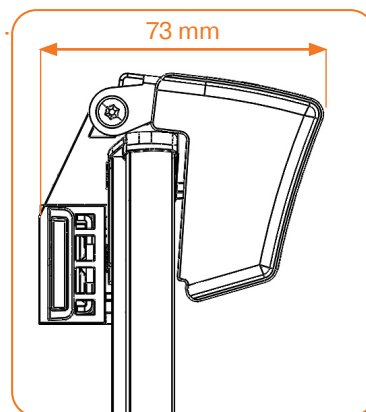

Impression Pro Easels

Product	SKU
Nobo Impression Pro Mobile Easel	1902386
Nobo Impression Pro Mobile Easel including extendable display arms	1901920

ACCO Brands Europe
Oxford House, Oxford Road,
Aylesbury, Bucks, HP21 8SZ,
England
www.accobrand.com