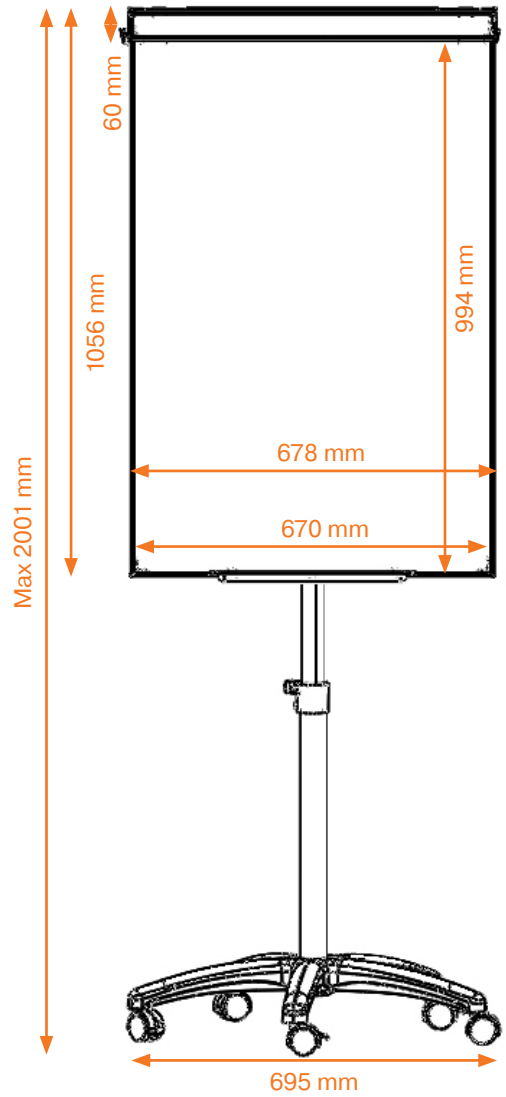

Impression Pro Easels

Product	SKU
Nobo Impression Pro Mobile Easel	1902386
Nobo Impression Pro Mobile Easel including extendable display arms	1901920

ACCO Brands Europe
Oxford House, Oxford Road,
Aylesbury, Bucks, HP21 8SZ,
England
www.accobrand.com